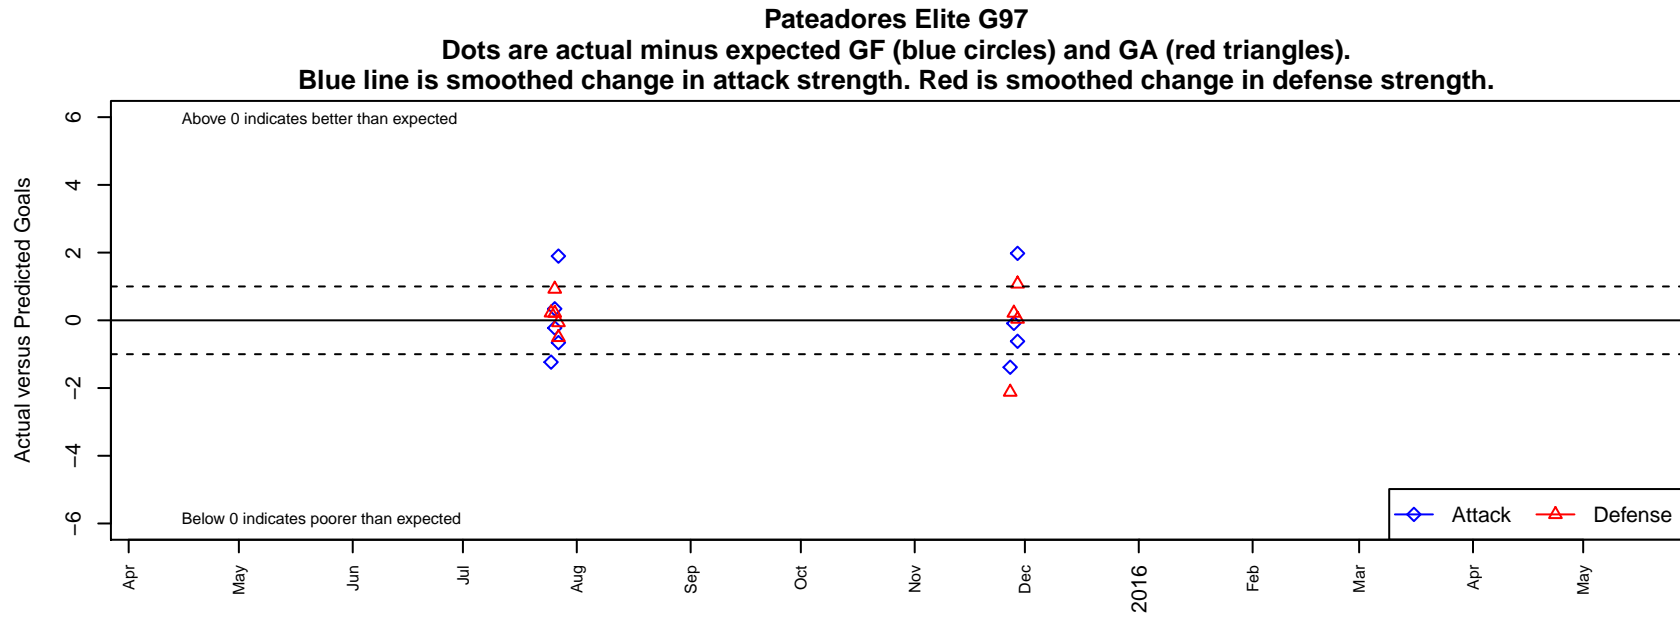

Pateadores Elite G97

, CAS
G97 total strength=1821
attack=36.48 defense=32.42

alt names used:
PATEADORES ELITE (CAS)
PATEADORES ELITE (CAS)

Venues played:
2015 Surf Cup Gold U18
2015 Surf College Showcase Swami's Showca

**attack and defense variance (black dot)
relative to other teams
and top 10 in region**

**attack and defense rating
relative to others at age
and all opponents in last 13 months**

**attack and defense rating
relative to others at age
and all opponents in last 13 months**

Performance relative to 13 month average

Performance relative to 13 month average

Distribution of opponents
 Red = Lose zone, Blue = Win zone, Green = Even
 Black line separates win/lose zones

lot. A=Neither has attack advantage, B=Opponent has both attack and defense advantage, C=Opponent has both attack and defense disadvantage, D=Both have